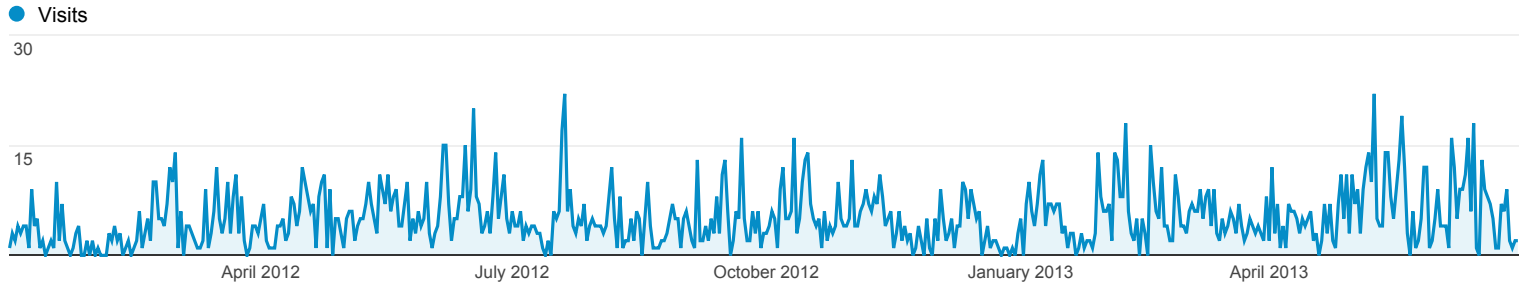

Audience Overview

Jan 1, 2012 - Jun 30, 2013

100.00% of visits

Overview

815 people visited this site

Returning Visitor (blue) New Visitor (green)

Language	Visits	% Visits
1. sv	2,204	77.99%
2. sv-se	503	17.80%
3. en-us	88	3.11%
4. en	9	0.32%
5. pl	5	0.18%
6. en-gb	3	0.11%
7. fr	3	0.11%
8. de-de	2	0.07%
9. ru	2	0.07%
10. da	1	0.04%