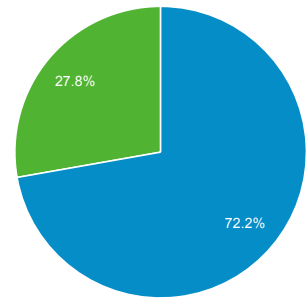

Audience Overview

Jan 1, 2012 - Jun 30, 2013

100.00% of visits

Overview

815 people visited this site

Returning Visitor (blue) New Visitor (green)

Language	Visits	% Visits
1. sv	2,204	77.99%
2. sv-se	503	17.80%
3. en-us	88	3.11%
4. en	9	0.32%
5. pl	5	0.18%
6. en-gb	3	0.11%
7. fr	3	0.11%
8. de-de	2	0.07%
9. ru	2	0.07%
10. da	1	0.04%