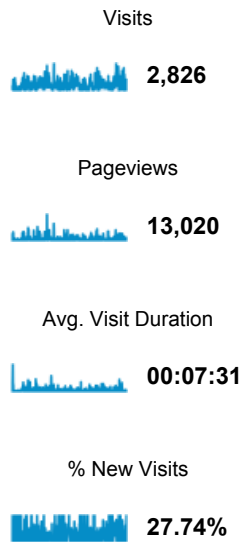

Audience Overview

Jan 1, 2012 - Jun 30, 2013

100.00% of visits

Overview

815 people visited this site

Returning Visitor (blue) New Visitor (green)

Language	Visits	% Visits
1. sv	2,204	77.99%
2. sv-se	503	17.80%
3. en-us	88	3.11%
4. en	9	0.32%
5. pl	5	0.18%
6. en-gb	3	0.11%
7. fr	3	0.11%
8. de-de	2	0.07%
9. ru	2	0.07%
10. da	1	0.04%