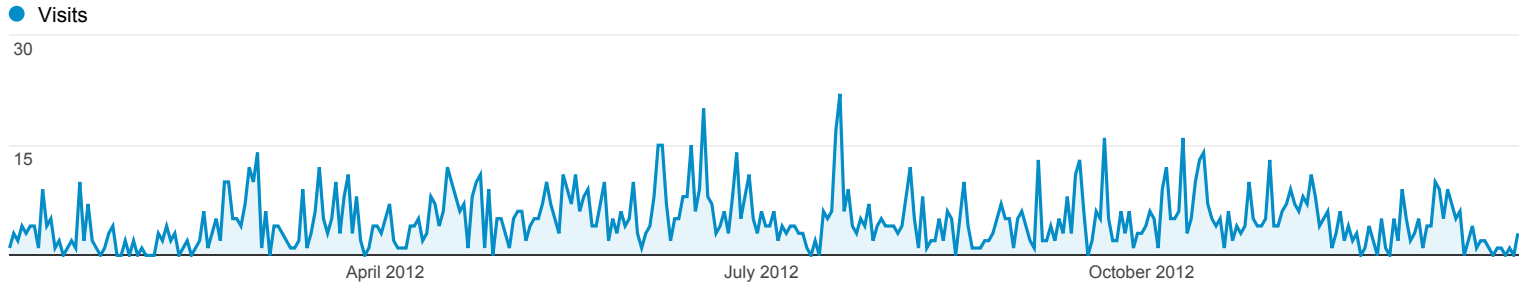

Audience Overview

100.00% of visits

Overview

493 people visited this site

Returning Visitor (blue) New Visitor (green)

<p>Visits</p> <p>1,743</p>	<p>Unique Visitors</p> <p>493</p>
<p>Pageviews</p> <p>8,627</p>	<p>Pages / Visit</p> <p>4.95</p>
<p>Avg. Visit Duration</p> <p>00:07:50</p>	<p>Bounce Rate</p> <p>29.15%</p>
<p>% New Visits</p> <p>26.51%</p>	