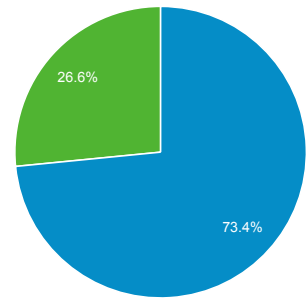

Audience Overview

100.00% of visits

Overview

493 people visited this site

Returning Visitor (blue) New Visitor (green)

<p>Visits</p> <p>1,743</p>	<p>Unique Visitors</p> <p>493</p>
<p>Pageviews</p> <p>8,627</p>	<p>Pages / Visit</p> <p>4.95</p>
<p>Avg. Visit Duration</p> <p>00:07:50</p>	<p>Bounce Rate</p> <p>29.15%</p>
<p>% New Visits</p> <p>26.51%</p>	

Language	Visits	% Visits
1. sv	1,412	81.01%
2. sv-se	248	14.23%
3. en-us	60	3.44%
4. pl	5	0.29%
5. en	4	0.23%
6. en-gb	3	0.17%
7. fr	2	0.11%
8. ru	2	0.11%
9. da	1	0.06%
10. da-dk	1	0.06%

[view full report](#)