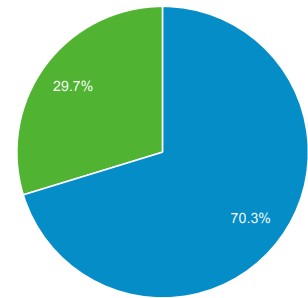

Audience Overview

Jan 1, 2013 - Jun 30, 2013

● % of visits: 100.00%

Overview

363 people visited this site

■ Returning Visitor ■ New Visitor

Language	Visits	% Visits
1. sv	792	73.13%
2. sv-se	255	23.55%
3. en-us	28	2.59%
4. en	5	0.46%
5. de-de	1	0.09%
6. es	1	0.09%
7. fr	1	0.09%