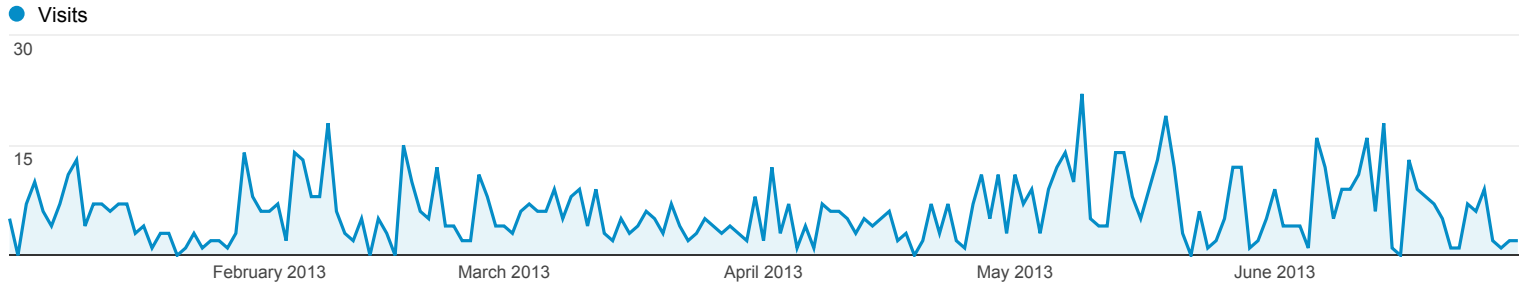

Audience Overview

Jan 1, 2013 - Jun 30, 2013

● % of visits: 100.00%

Overview

363 people visited this site

■ Returning Visitor ■ New Visitor

Language	Visits	% Visits
1. sv	792	73.13%
2. sv-se	255	23.55%
3. en-us	28	2.59%
4. en	5	0.46%
5. de-de	1	0.09%
6. es	1	0.09%
7. fr	1	0.09%